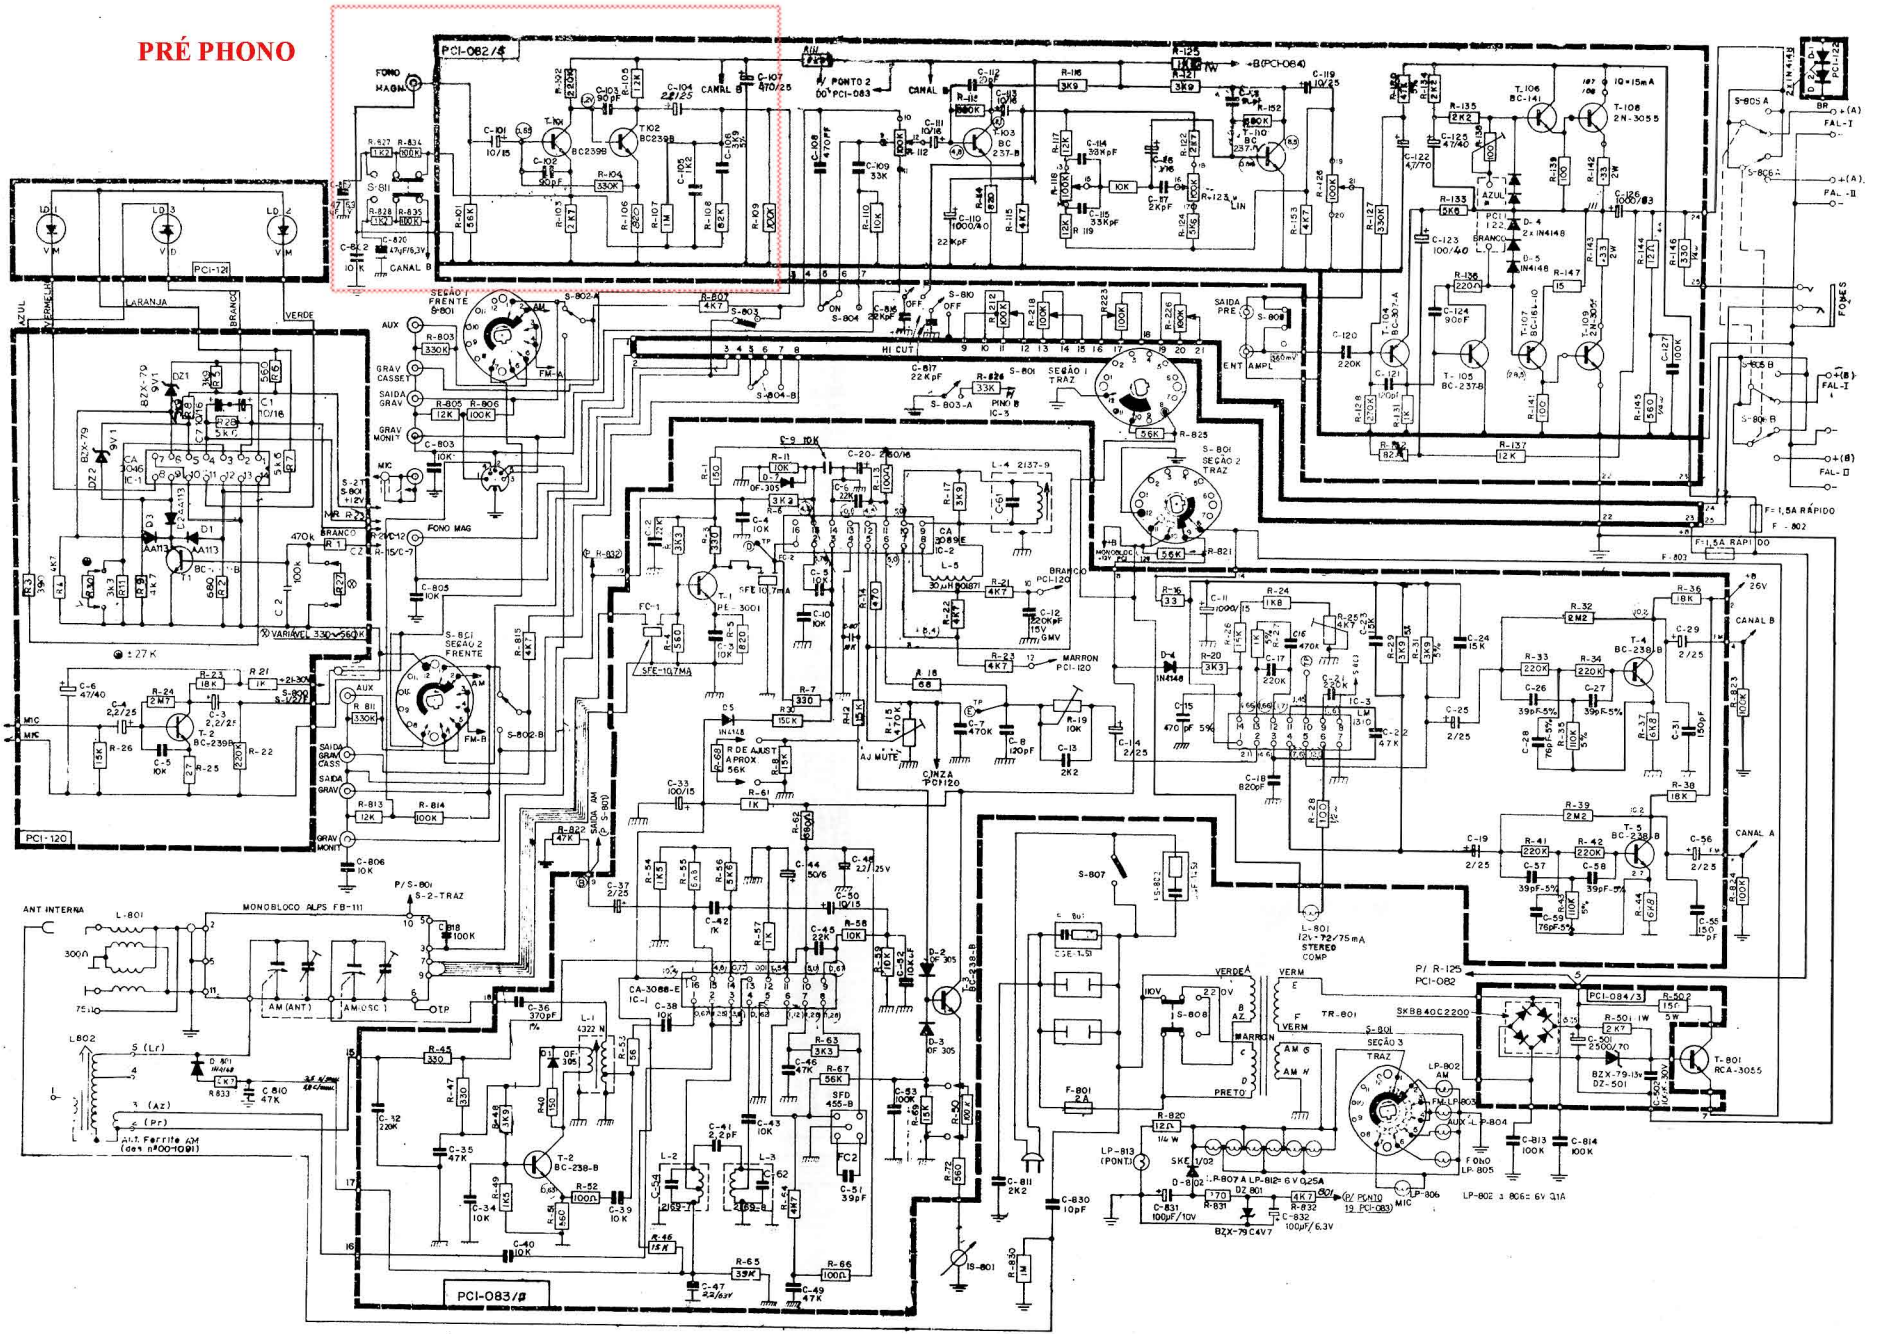

PRÉ PHONO

GRADIEN - RECEIVER STR 1250 C/ MONOBLOCO ALPS